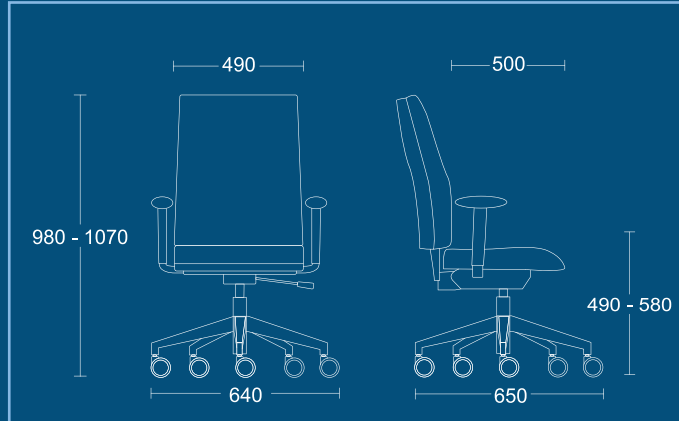

Standard Features

- Multi-function mechanism with seat tilt, independent back angle adjustment and multi-position lock
- Seat slide
- Inflatable lumbar support
- Height adjustable ratchet back
- Black nylon base
- Height and width adjustable armrests

PH1A

High back armchair with headrest and inflatable lumbar support.

DIMENSIONS	
WIDTH	640mm
DEPTH	650mm
SEAT HEIGHT	490mm
580mm	
OVERALL HEIGHT	1180mm
1270mm	

PM2A

High back armchair with inflatable lumbar support.

DIMENSIONS	
WIDTH	640mm
DEPTH	650mm
SEAT HEIGHT	490mm
580mm	
OVERALL HEIGHT	980mm
1070mm	

PH1 AAG

High back armchair with headrest, inflatable lumbar support and AAG arms.

DIMENSIONS	
WIDTH	640mm
DEPTH	650mm
SEAT HEIGHT	490mm
580mm	
OVERALL HEIGHT	1180mm
1270mm	

PERFORMANCE POSTURE

PM2 AAG

High back armchair with inflatable lumbar support and AAG arms.

DIMENSIONS	
WIDTH	640mm
DEPTH	650mm
SEAT HEIGHT	490mm
580mm	
OVERALL HEIGHT	980mm
1070mm	

PSI Seating Limited

Parkside Mill
Walter Street
Blackburn
Lancashire
BB1 1TL