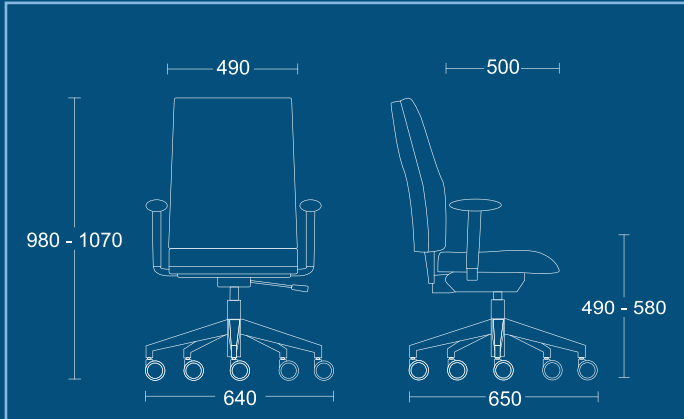

Standard Features

- Multi-function mechanism with seat tilt, independent back angle adjustment and multi-position lock
- Seat slide
- Inflatable lumbar support
- Height adjustable ratchet back
- Black nylon base
- Height and width adjustable armrests

PH1A

High back armchair with headrest and inflatable lumbar support.

DIMENSIONS	
WIDTH	640mm
DEPTH	650mm
SEAT HEIGHT	490mm
580mm	
OVERALL HEIGHT	1180mm
1270mm	

PM2A

High back armchair with inflatable lumbar support.

DIMENSIONS	
WIDTH	640mm
DEPTH	650mm
SEAT HEIGHT	490mm
580mm	
OVERALL HEIGHT	980mm
1070mm	

PH1 AAG

High back armchair with headrest, inflatable lumbar support and AAG arms.

DIMENSIONS	
WIDTH	640mm
DEPTH	650mm
SEAT HEIGHT	490mm
580mm	
OVERALL HEIGHT	1180mm
1270mm	

PERFORMANCE POSTURE

PM2 AAG

High back armchair with inflatable lumbar support and AAG arms.

DIMENSIONS	
WIDTH	640mm
DEPTH	650mm
SEAT HEIGHT	490mm
580mm	
OVERALL HEIGHT	980mm
1070mm	

PSI Seating Limited

Parkside Mill
Walter Street
Blackburn
Lancashire
BB1 1TL