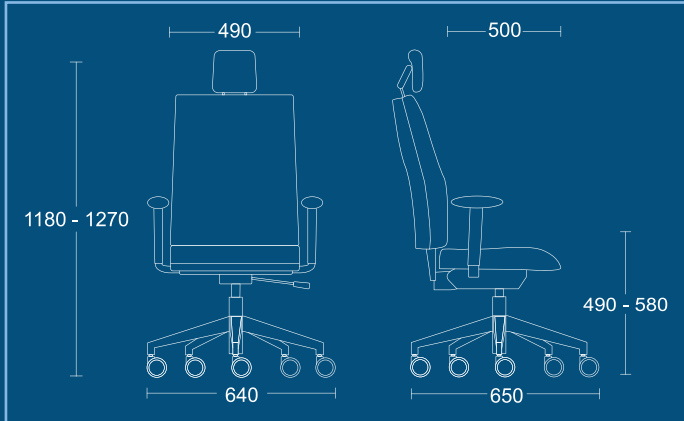

Standard Features

- Multi-function mechanism with seat tilt, independent back angle adjustment and multi-position lock
- Seat slide
- Inflatable lumbar support
- Height adjustable ratchet back
- Black nylon base
- Height and width adjustable armrests

PH1A

High back armchair with headrest and inflatable lumbar support.

DIMENSIONS	
WIDTH	640mm
DEPTH	650mm
SEAT HEIGHT	490mm
580mm	
OVERALL HEIGHT	1180mm
1270mm	

PM2A

High back armchair with inflatable lumbar support.

DIMENSIONS	
WIDTH	640mm
DEPTH	650mm
SEAT HEIGHT	490mm
580mm	
OVERALL HEIGHT	980mm
1070mm	

PH1 AAG

High back armchair with headrest, inflatable lumbar support and AAG arms.

DIMENSIONS	
WIDTH	640mm
DEPTH	650mm
SEAT HEIGHT	490mm
580mm	
OVERALL HEIGHT	1180mm
1270mm	

PERFORMANCE POSTURE

PM2 AAG

High back armchair with inflatable lumbar support and AAG arms.

DIMENSIONS	
WIDTH	640mm
DEPTH	650mm
SEAT HEIGHT	490mm
580mm	
OVERALL HEIGHT	980mm
1070mm	

PSI Seating Limited

Parkside Mill
Walter Street
Blackburn
Lancashire
BB1 1TL