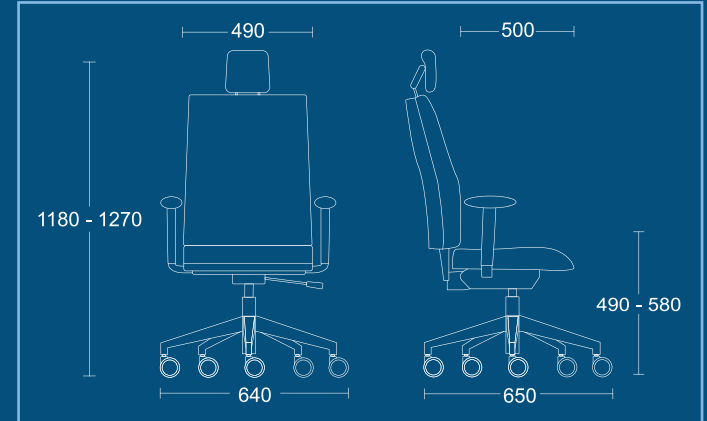

Standard Features

- Multi-function mechanism with seat tilt, independent back angle adjustment and multi-position lock
- Seat slide
- Inflatable lumbar support
- Height adjustable ratchet back
- Black nylon base
- Height and width adjustable armrests

PH1A

High back armchair with headrest and inflatable lumbar support.

DIMENSIONS	
WIDTH	640mm
DEPTH	650mm
SEAT HEIGHT	490mm
580mm	
OVERALL HEIGHT	1180mm
1270mm	

PM2A

High back armchair with inflatable lumbar support.

DIMENSIONS	
WIDTH	640mm
DEPTH	650mm
SEAT HEIGHT	490mm
580mm	
OVERALL HEIGHT	980mm
1070mm	

PH1 AAG

High back armchair with headrest, inflatable lumbar support and AAG arms.

DIMENSIONS	
WIDTH	640mm
DEPTH	650mm
SEAT HEIGHT	490mm
580mm	
OVERALL HEIGHT	1180mm
1270mm	

PERFORMANCE POSTURE

PM2 AAG

High back armchair with inflatable lumbar support and AAG arms.

DIMENSIONS	
WIDTH	640mm
DEPTH	650mm
SEAT HEIGHT	490mm
580mm	
OVERALL HEIGHT	980mm
1070mm	

PSI Seating Limited

Parkside Mill
Walter Street
Blackburn
Lancashire
BB1 1TL